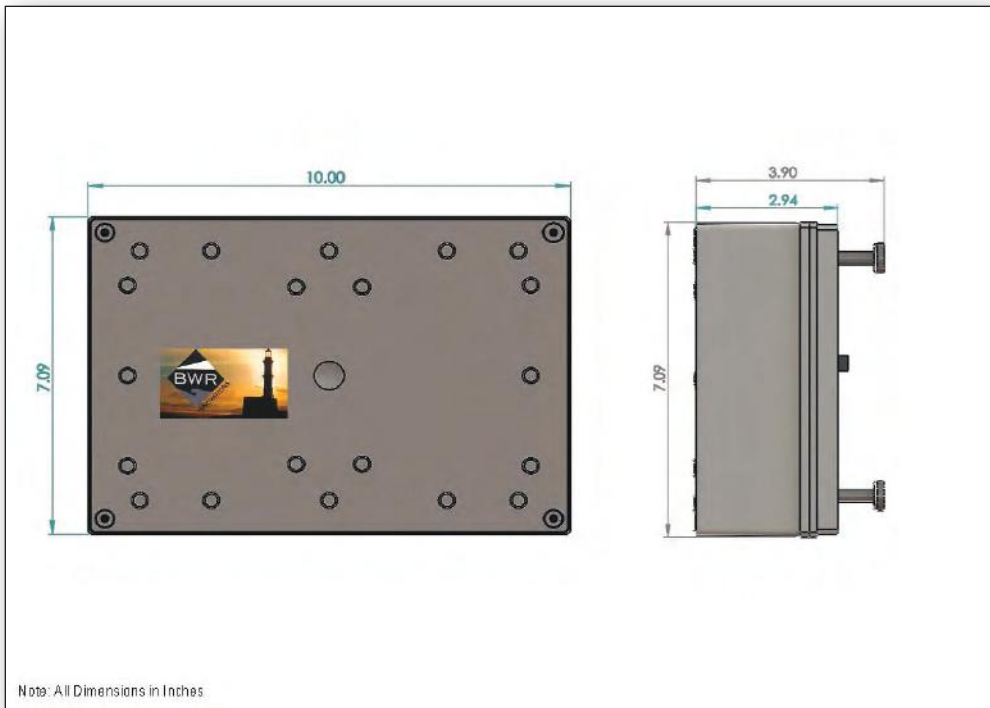

**ONLINE DASHBOARD
WITH EASY TO READ
HISTORICAL DATA!**

Blue Water Resolute
www.bwr-innovations.com

**UNIT MOUNTS
MAGNETICALLY
ON REAR PANEL
OF EQUIPMENT,
OUT OF THE WAY.**

**SYSTEM HARNESS
IS COLOR-KEYED,
MAKING
INSTALLATION
QUICK
AND EFFICIENT.**